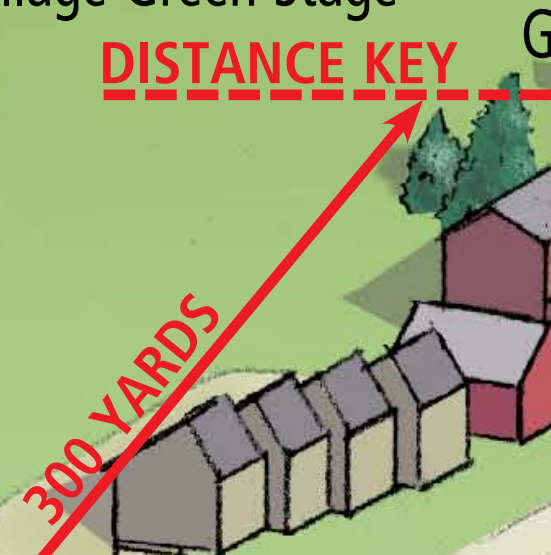

The Village Lodge
- Video Arcade

Mountainside Water Playground
- Giant Rapid River Ride
- Turtle Mini-Waterslide
- Little Smugglers' Lagoon
- Mountainside Pool

FunMeister's Playground
- basketball
- sand volleyball
- shuffleboard
- horseshoes