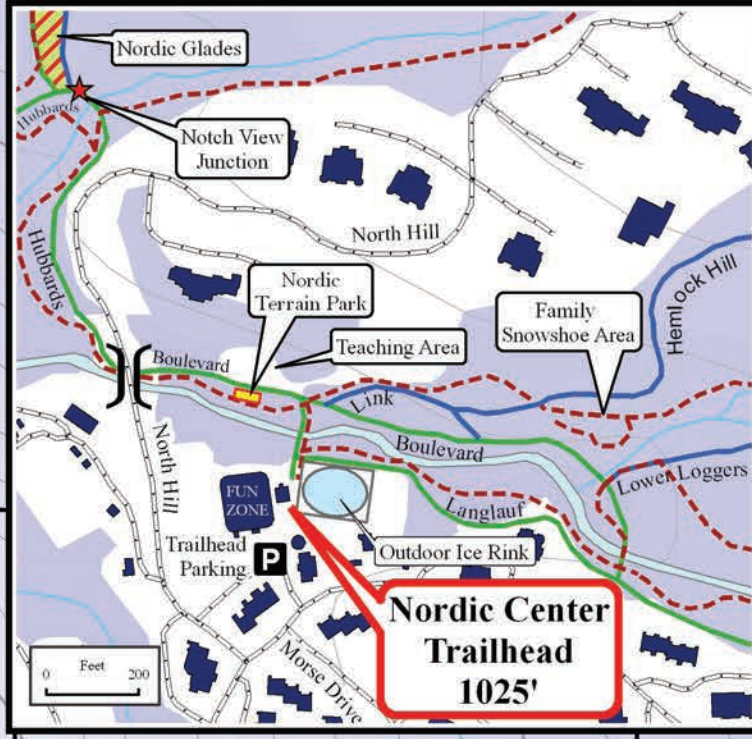

Smugglers' Notch Nordic Center Cross Country Ski & Snowshoe Trails

Smugglers' Notch Resort • 4323 Vermont Route 108 South • Smugglers' Notch, VT
1-800-451-8752 • 1-802-644-1173 • www.smuggs.com • email: ski_ride@smuggs.com

2012/13

Nordic Center Detail View

DISCLAIMER: THE USER OF THIS MAP BEARS FULL RESPONSIBILITY AND ASSUMES ALL RISKS FOR HIS OR HER SAFETY. MAPLERIDGE SOLUTIONS & SMUGGLERS' NOTCH RESORT DOES NOT GUARANTEE THE CONDITIONS OF MAPPED TRAILS, LOCATIONS, ROUTES & IS NOT RESPONSIBLE FOR PERSONAL INJURY, DAMAGE TO PROPERTY, OR VIOLATION OF THE LAW IN CONNECTION WITH THE USE OF THIS MAP. PLEASE USE GOOD JUDGEMENT.

Suggested Snowshoe Loops

- M- Moose Loop - Beginner Terrain
- F- Fox Loop - Intermediate Terrain
- D- Deer Loop - Advanced Terrain

LEGEND

- Beginner Terrain
- Intermediate Terrain
- ◆ Advanced Terrain
- Groomed Nordic Ski Trails
- - - Snowshoe Trails