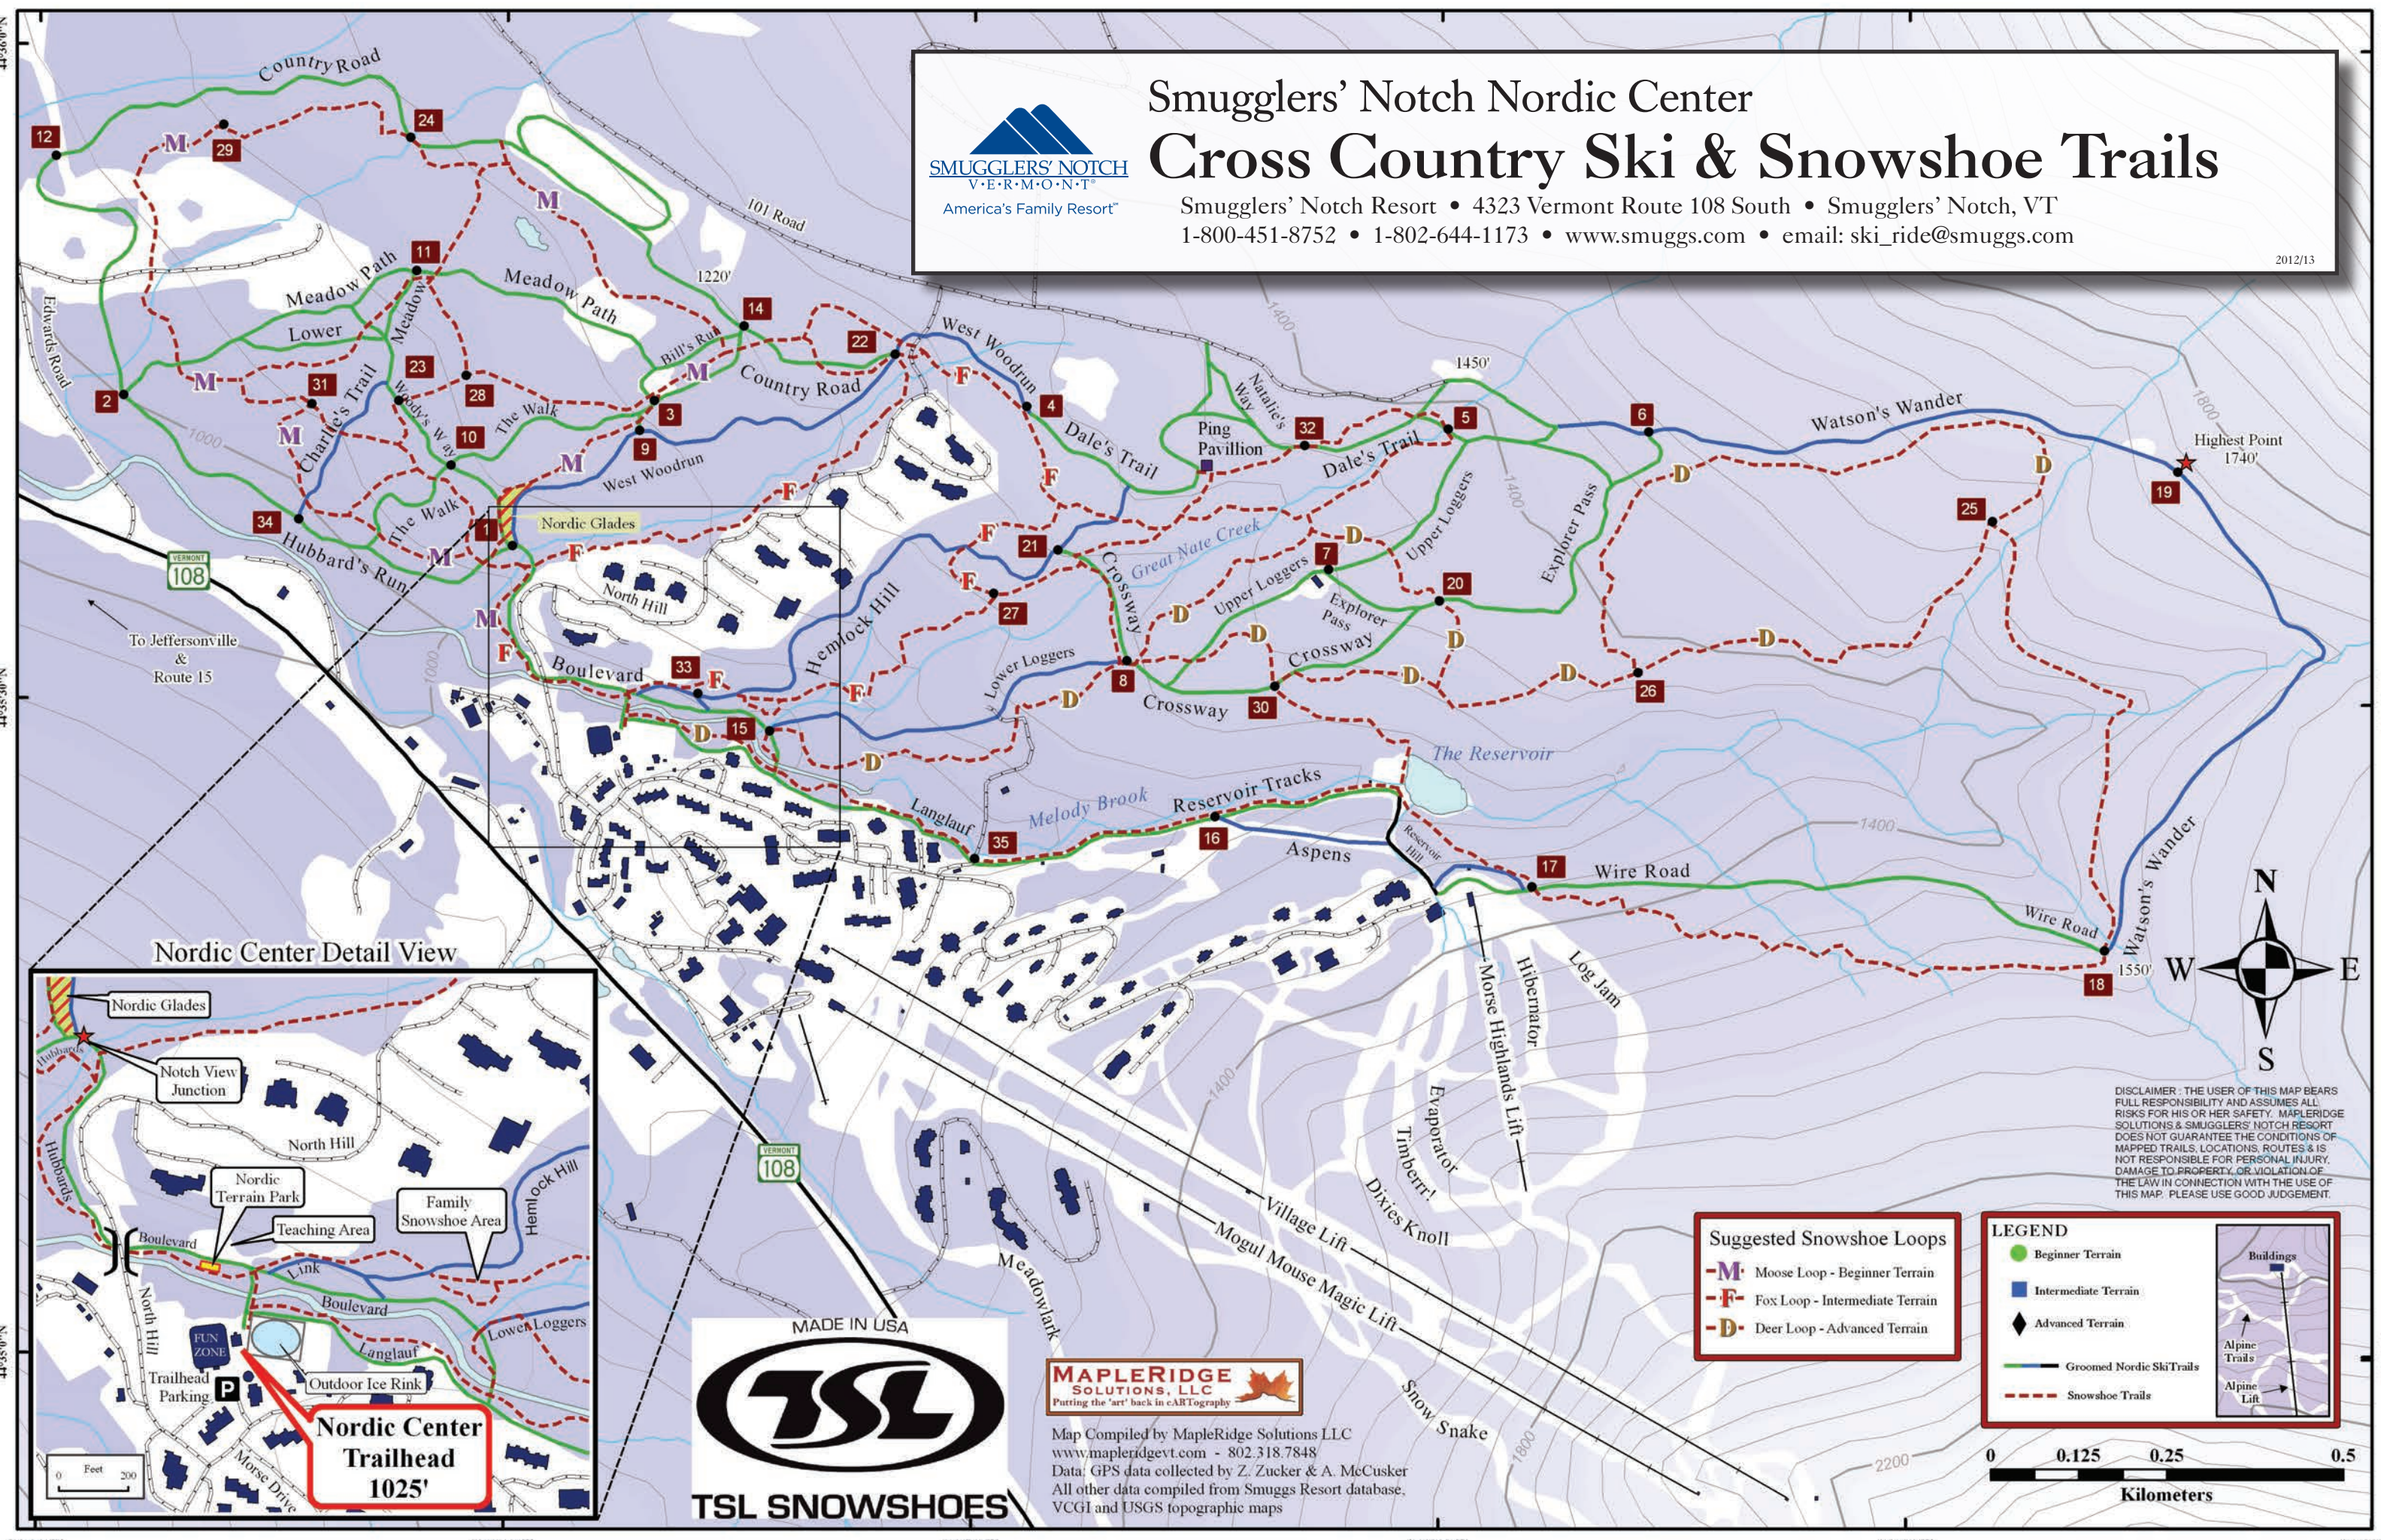

Smugglers' Notch Nordic Center Cross Country Ski & Snowshoe Trails

Smugglers' Notch Resort • 4323 Vermont Route 108 South • Smugglers' Notch, VT
1-800-451-8752 • 1-802-644-1173 • www.smuggs.com • email: ski_ride@smuggs.com

2012/13

Nordic Center Detail View

DISCLAIMER: THE USER OF THIS MAP BEARS FULL RESPONSIBILITY AND ASSUMES ALL RISKS FOR HIS OR HER SAFETY. MAPLERIDGE SOLUTIONS & SMUGGLERS' NOTCH RESORT DOES NOT GUARANTEE THE CONDITIONS OF MAPPED TRAILS, LOCATIONS, ROUTES & IS NOT RESPONSIBLE FOR PERSONAL INJURY, DAMAGE TO PROPERTY, OR VIOLATION OF THE LAW IN CONNECTION WITH THE USE OF THIS MAP. PLEASE USE GOOD JUDGEMENT.

Suggested Snowshoe Loops

- M- Moose Loop - Beginner Terrain
- F- Fox Loop - Intermediate Terrain
- D- Deer Loop - Advanced Terrain

LEGEND

- Beginner Terrain
- Intermediate Terrain
- ◆ Advanced Terrain
- Groomed Nordic Ski Trails
- - - Snowshoe Trails

Map Compiled by MapleRidge Solutions LLC
www.mapleridgevt.com - 802.318.7848
Data: GPS data collected by Z. Zucker & A. McCusker
All other data compiled from Smuggs Resort database, VCGI and USGS topographic maps