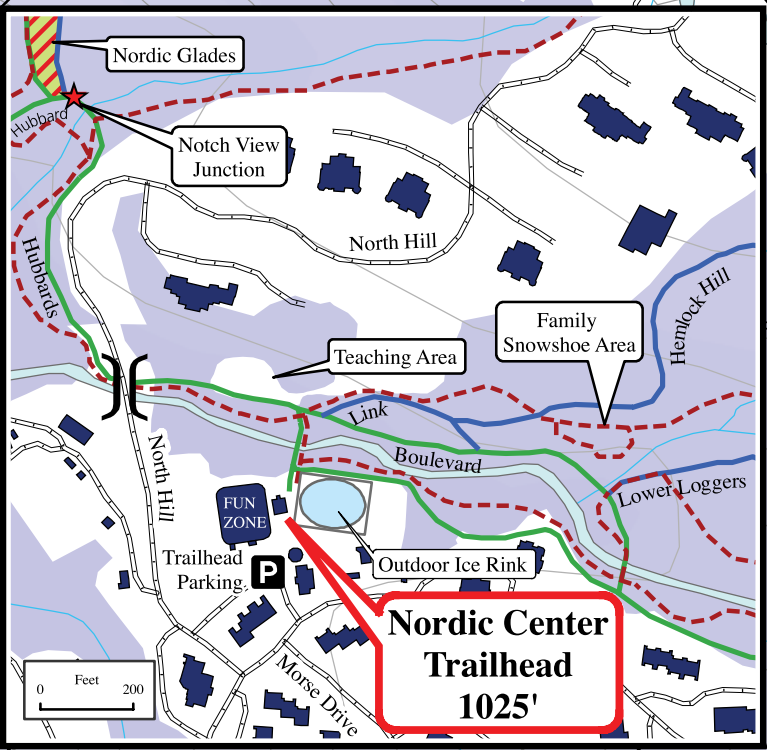

Smugglers' Notch Nordic Center Cross Country Ski & Snowshoe Trails

Smugglers' Notch Resort • 4323 Vermont Route 108 South • Smugglers' Notch, VT
1-800-451-8752 • 1-802-644-1173 • www.smuggs.com • email: ski_ride@smuggs.com

2013/14

Nordic Center Detail View

DISCLAIMER: THE USER OF THIS MAP BEARS FULL RESPONSIBILITY AND ASSUMES ALL RISKS FOR HIS OR HER SAFETY. MAPLERIDGE SOLUTIONS & SMUGGLERS' NOTCH RESORT DOES NOT GUARANTEE THE CONDITIONS OF MAPPED TRAILS, LOCATIONS, ROUTES & IS NOT RESPONSIBLE FOR PERSONAL INJURY, DAMAGE TO PROPERTY, OR VIOLATION OF THE LAW IN CONNECTION WITH THE USE OF THIS MAP. PLEASE USE GOOD JUDGMENT.

SUGGESTED SNOWSHOE LOOPS

- M** Moose Loop, beginner terrain, approx. 2.2 miles
- F** Fox Loop, intermediate terrain, approx. 1.5 miles
- D** Deer Loop, advanced terrain, approx. 3.5 miles

18 Please reference these numbers on map to trail signage to pinpoint your location on the map.