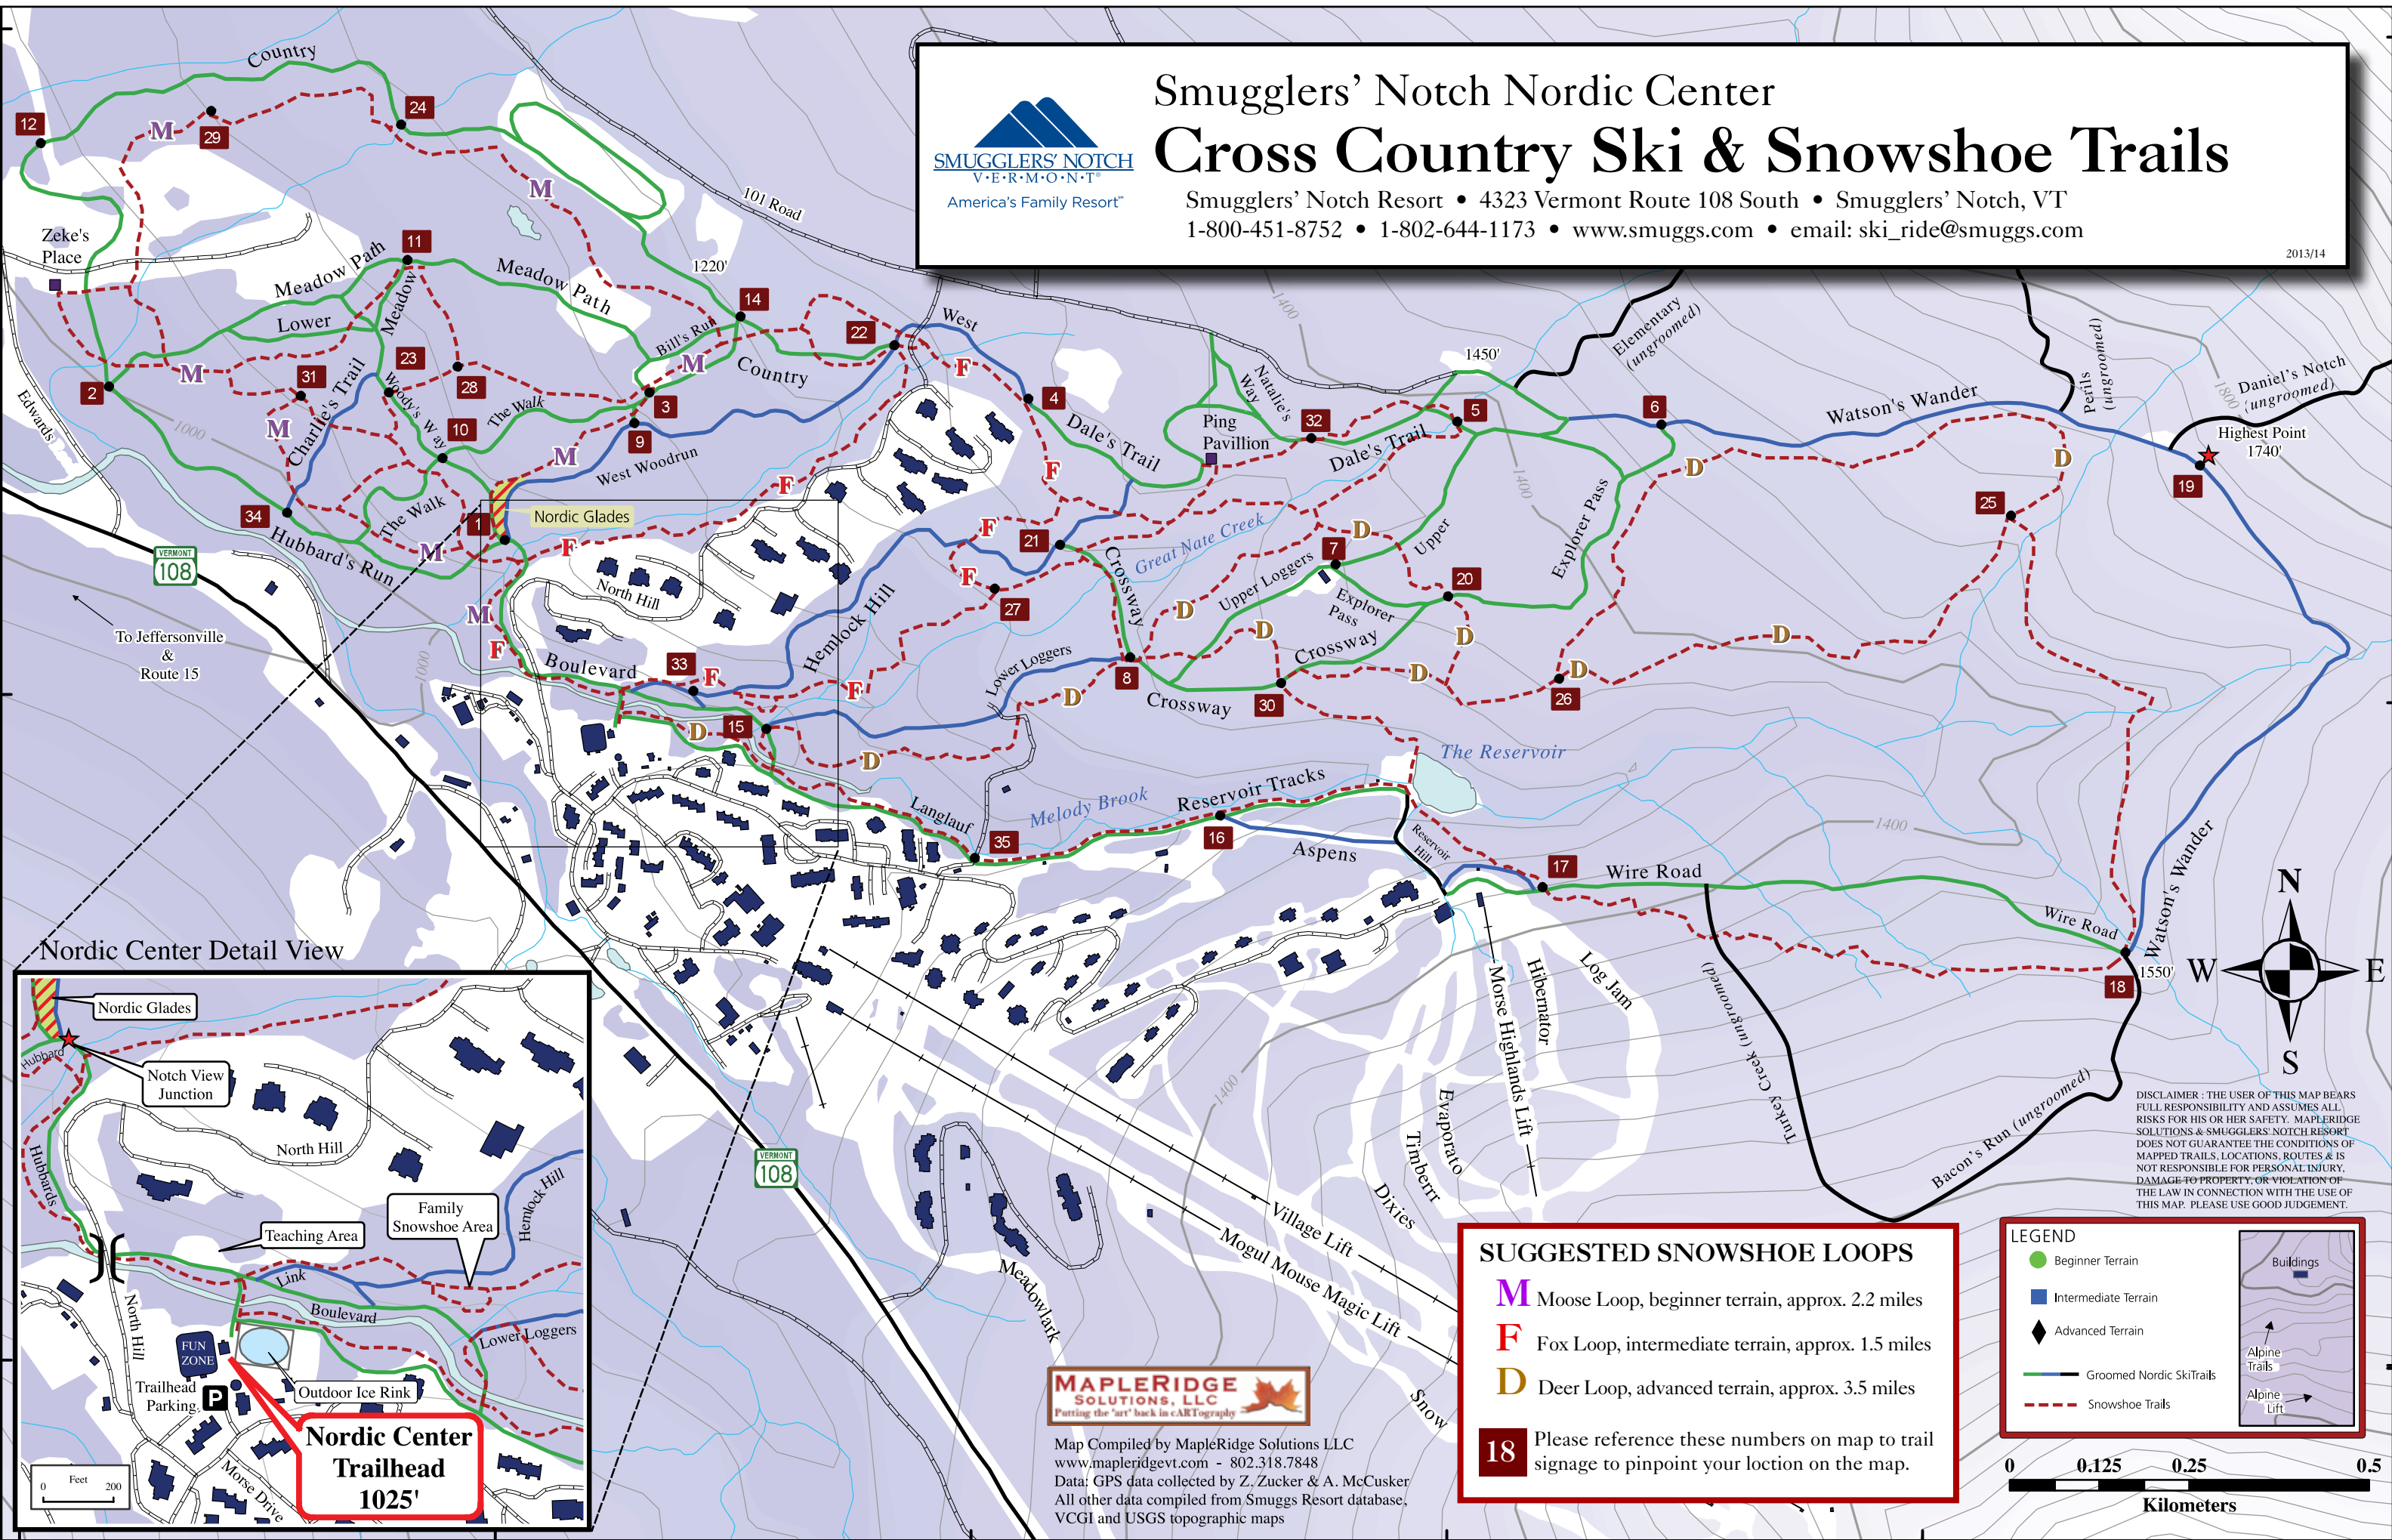

Smugglers' Notch Nordic Center Cross Country Ski & Snowshoe Trails

Smugglers' Notch Resort • 4323 Vermont Route 108 South • Smugglers' Notch, VT
1-800-451-8752 • 1-802-644-1173 • www.smuggs.com • email: ski_ride@smuggs.com

2013/14

Nordic Center Detail View

DISCLAIMER: THE USER OF THIS MAP BEARS FULL RESPONSIBILITY AND ASSUMES ALL RISKS FOR HIS OR HER SAFETY. MAPLERIDGE SOLUTIONS & SMUGGLERS' NOTCH RESORT DOES NOT GUARANTEE THE CONDITIONS OF MAPPED TRAILS, LOCATIONS, ROUTES & IS NOT RESPONSIBLE FOR PERSONAL INJURY, DAMAGE TO PROPERTY, OR VIOLATION OF THE LAW IN CONNECTION WITH THE USE OF THIS MAP. PLEASE USE GOOD JUDGMENT.

SUGGESTED SNOWSHOE LOOPS

- M** Moose Loop, beginner terrain, approx. 2.2 miles
- F** Fox Loop, intermediate terrain, approx. 1.5 miles
- D** Deer Loop, advanced terrain, approx. 3.5 miles

18 Please reference these numbers on map to trail signage to pinpoint your location on the map.

LEGEND

- Beginner Terrain
- Intermediate Terrain
- ◆ Advanced Terrain
- Groomed Nordic Ski Trails
- - - Snowshoe Trails

Map Compiled by MapleRidge Solutions LLC
www.mapleridgevt.com - 802.318.7848
Data: GPS data collected by Z. Zucker & A. McCusker
All other data compiled from Smuggs Resort database, VCGI and USGS topographic maps